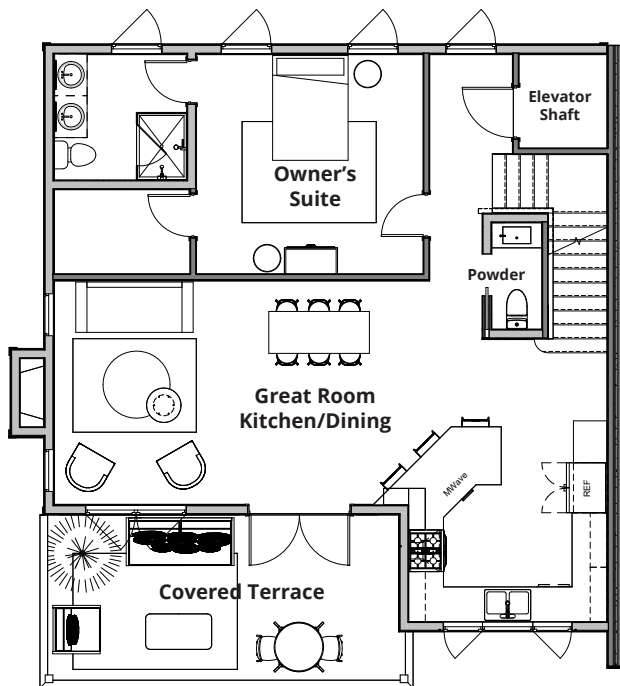

Building E: Main Level

4 Bedrooms • 3 Baths • 2 Half Baths. Heated Square Feet: 2146 sq ft

Building E: Upper Level Alternate

3 Bedrooms • 3 Baths. Heated Square Feet: 2146 sq ft

Building E: Lower Level

4 Bedrooms • 3 Baths • 2 Half Baths. Heated Square Feet: 2146 sq ft