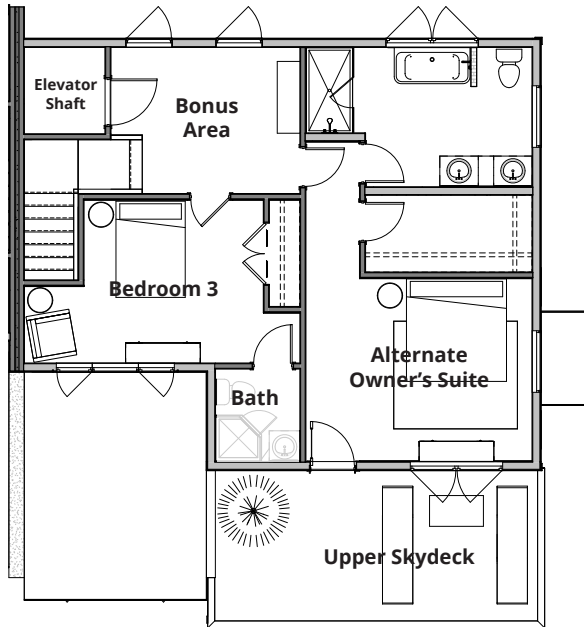

Building E: Main Level

4 Bedrooms • 3 Baths • 2 Half Baths. Heated Square Feet: 2146 sq ft

Building E: Upper Level Alternate

3 Bedrooms • 3 Baths. Heated Square Feet: 2146 sq ft

Building E: Lower Level

4 Bedrooms • 3 Baths • 2 Half Baths. Heated Square Feet: 2146 sq ft