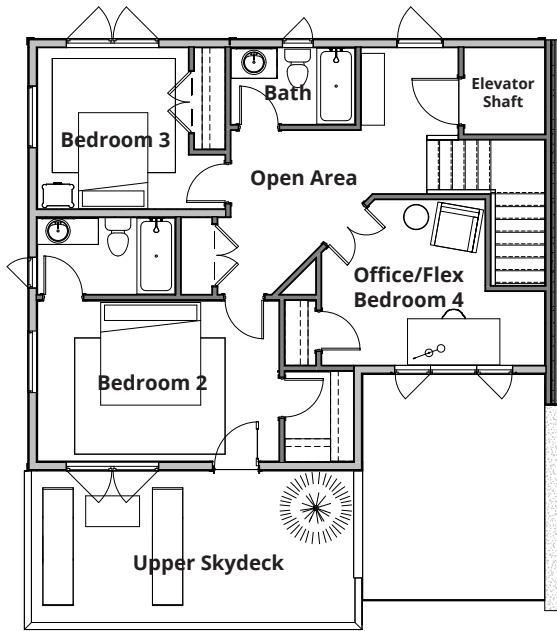

Building E: Main Level

4 Bedrooms • 3 Baths • 2 Half Baths. Heated Square Feet: 2146 sq ft

Building E: Upper Level

4 Bedrooms • 3 Baths • 2 Half Baths. Heated Square Feet: 2146 sq ft

Building E: Lower Level

4 Bedrooms • 3 Baths • 2 Half Baths. Heated Square Feet: 2146 sq ft