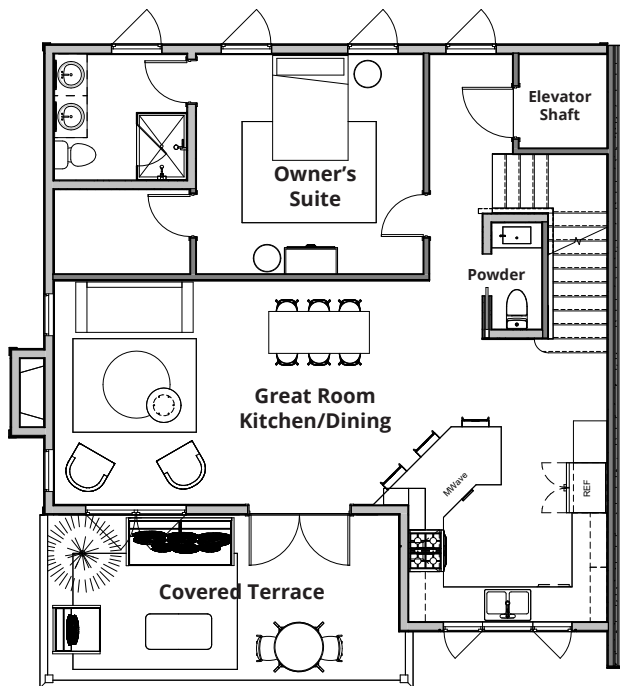

Building E: Main Level

4 Bedrooms • 3 Baths • 2 Half Baths. Heated Square Feet: 2146 sq ft

Building E: Upper Level

4 Bedrooms • 3 Baths • 2 Half Baths. Heated Square Feet: 2146 sq ft

Building E: Lower Level

4 Bedrooms • 3 Baths • 2 Half Baths. Heated Square Feet: 2146 sq ft